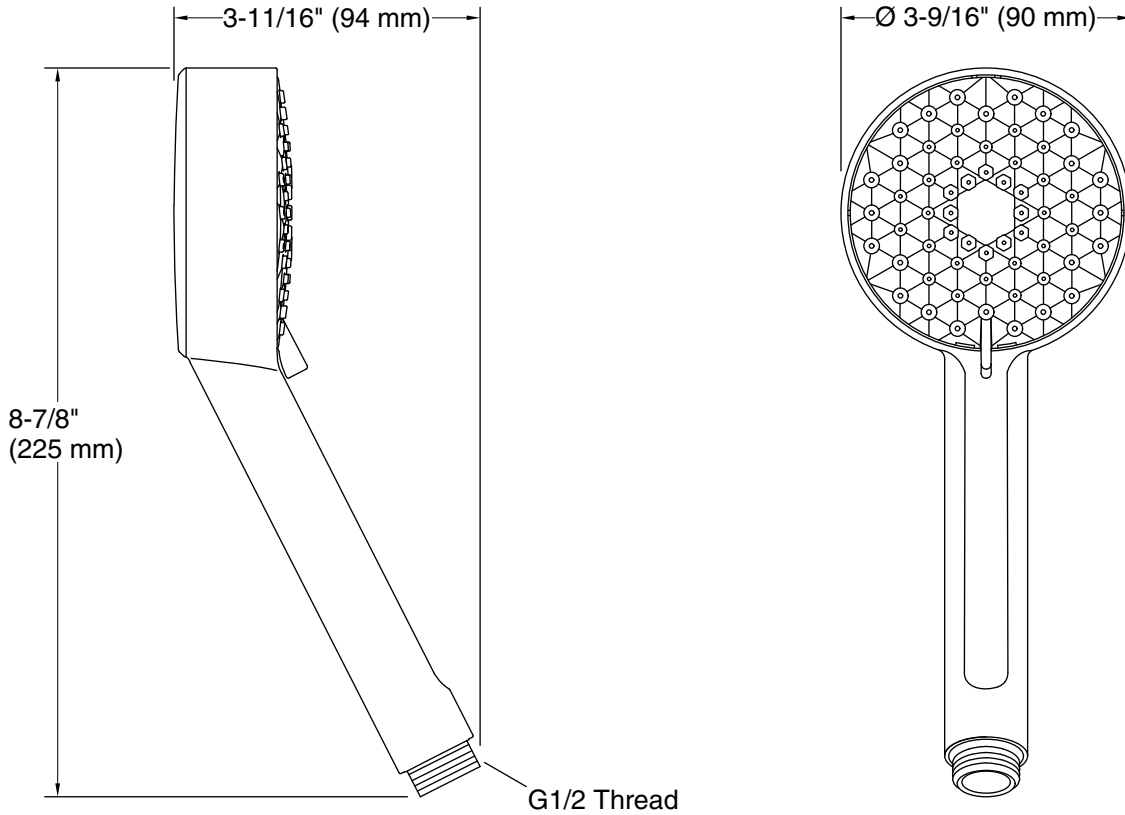

Technical Information

All product dimensions are nominal.

Handshower:

Rated maximum flow: 1.75 gal/min (6.6 l/min)

Notes

Install this product according to the installation instructions.

Plumbing codes require approved backflow prevention devices to be installed in-line to handshowers. Please consult with local plumbing officials.

Plumbing codes require an atmospheric vacuum breaker (such as Kohler Model K-9660) be installed in-line with handshowers. Please consult with local plumbing officials.